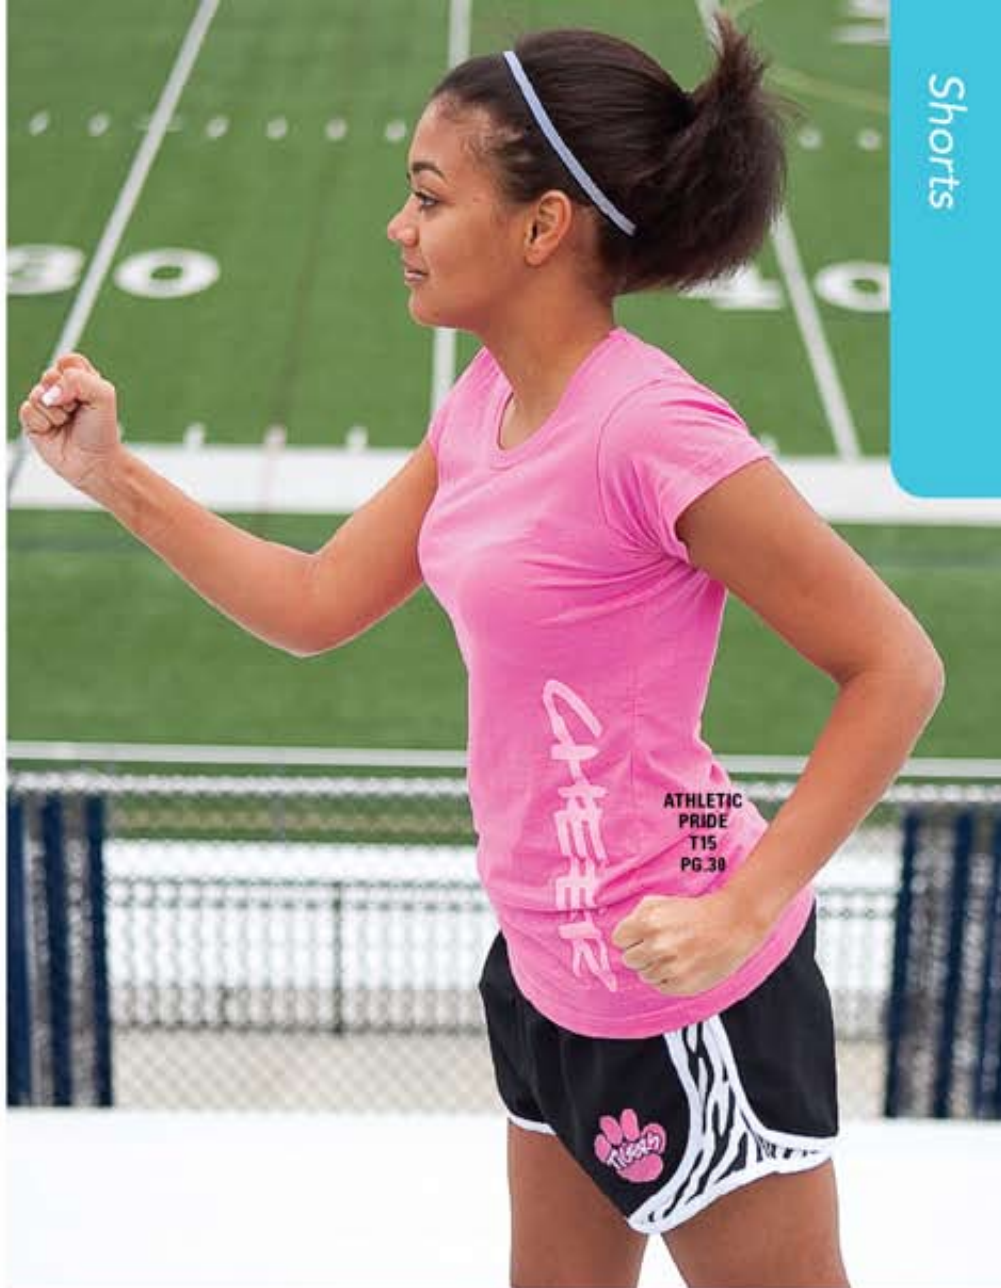

Purple/Black-White
P62PU-W

Hunter/Black-White
P62H-W

Black/White-Fuchsia
P62B-F

Fuchsia/Black-White
P62F-W

Novelty Velocity Short ^{P62}

Mesh flare with performance!

Our sporty short lets your customers flaunt their fun side with patterns on the breathable mesh side panels. Constructed from 2.4 oz. 100% moisture wicking polyester, our short can go the distance. Features a sleek look and fit with essential details like built-in liner, contoured piping and an interior pocket.