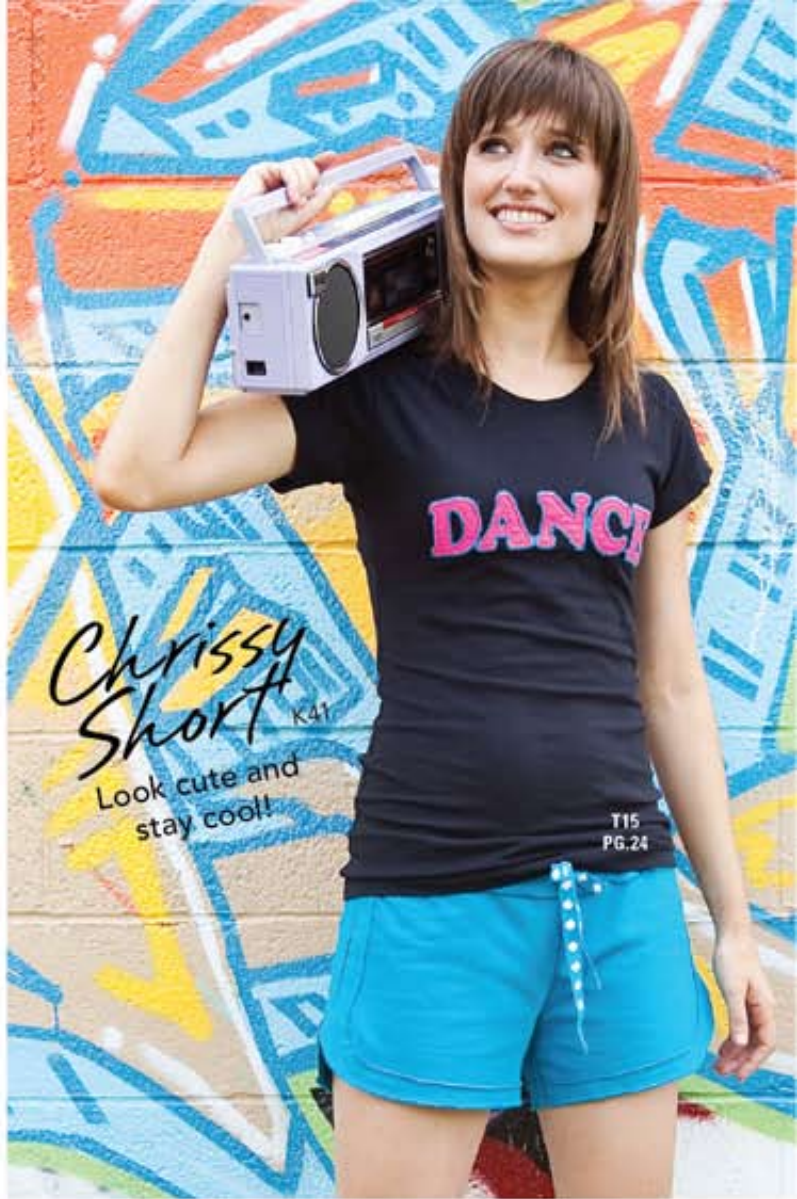

FASHION PLAIDS

Black/Pink F44BLPK Pink/Black F44PK Brown/Pink F44BRPK

Bitty Boxer F40

Our best fitting women's boxer!

Features a 1" inseam, imprintable elastic band, false fly with 2 buttons, and comfy fit. Imprint inside elastic (min. just 12, see pg. 32).

Custom Tie Dye J40ACD (See Pg. 34)

Rainbow Tie Dye J40AD (See Pg. 35)

Boardwalk Short K53
Have some fun!

T85
PG.27

Chrissy Short K41
Look cute and stay cool!

T15
PG.24

NEW! You don't have to be down by the sea to enjoy our updated fleece short. Features pockets, contrasting waistband, slim fit, imprintable taping, and raw edge hem. Constructed from soft ringspun 7 oz. 60/40 cotton/poly fleece.

Sized Adult XS-XXL (K53) and Youth YS-YL (YK53).

Sug. Retail \$19.90 (blank)

Features imprintable taping and unfinished hem. Constructed from our super-soft 7 oz., 60/40 cotton/poly ringspun fleece.

Sized Adult XS-XL (K41) and Youth YS-YL (YK41).