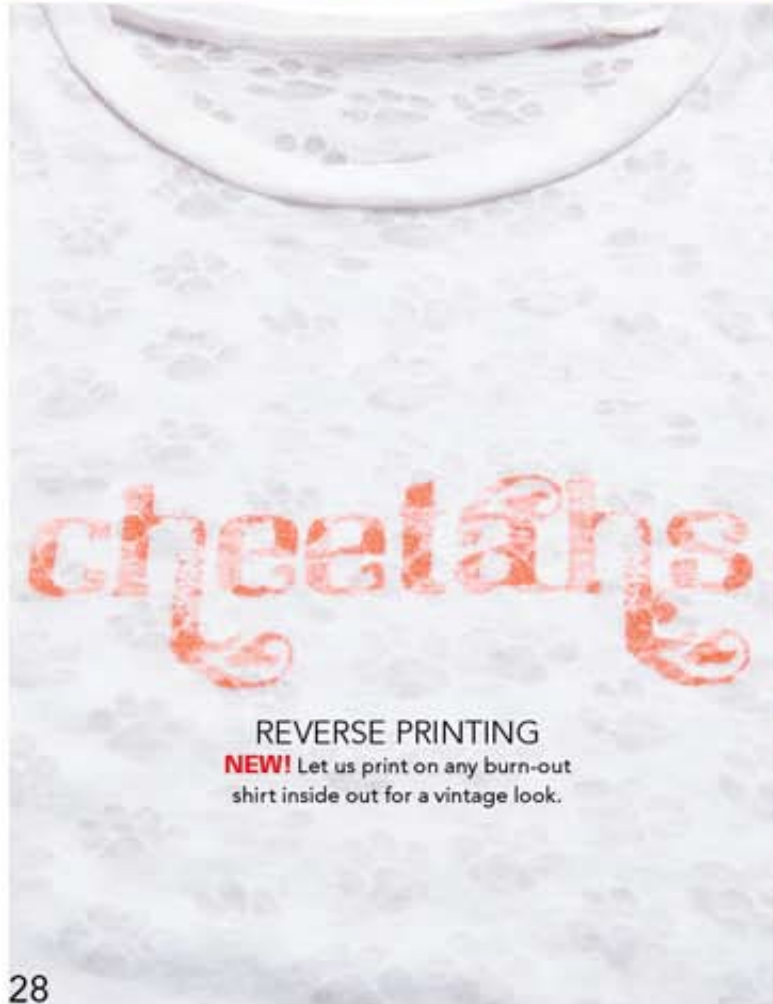

Novelty Burn-Out Tee T70A

Sheer Style!

Partially see through material creates novel tees. Constructed from 3.3 oz., 55/45 cotton/poly. Perfect for layering over our Cami (pg. 19).

A. Part-Tee Animal!

Features partially see-through paws (T70APAW-W) or zebra stripes (T70AZEB-W). Available in white.

Sized Adult XS-XXL (T70A) and Youth YS-YL (YT70A).
Sug. Retail $15.90 (blank)

B. Rainbow Burn-Out Tee

Features a rainbow of colors in a tie dyed swirl pattern. Also available in custom dyed colors (see pg. 34).

Sized Adult XS-XXL (T70AD) and Youth YS-YL (YT70AD). Youth sizes dyed to order (min. 12, ships in 7 working days).
Sug. Retail $19.90 (blank)