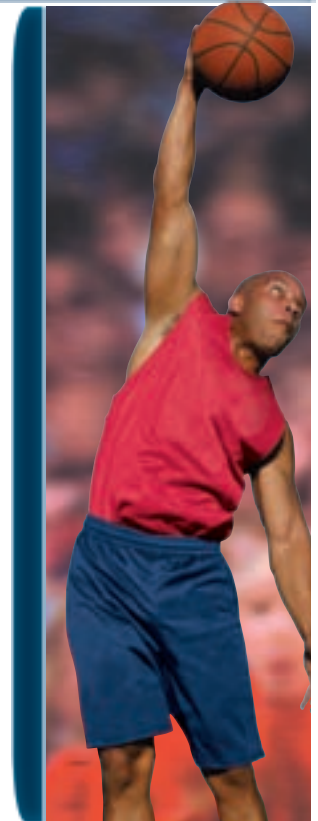

FIRST OFFER DATE 7/1/10
END DATE 6/31/14

- 100% Polyester with Essortex moisture management performance fabric
- Self-fabric V-neck
- Contrast piping detail on shoulders and side seams
- Double-needle bottom hems: layers hemmed separately for easy embellishment
- **Light Weight: almost half the weight of other basketball reversible uniforms***

TRICOT MESH LONG SHORT

35520 Adult

AS, AM, AL, AXL \$16.50

A2XL \$19.50 A3XL \$21.50

35521 Youth

YM, YL \$15.50

35522 Women's

WS, WM, WL, WXL \$16.50

W2XL \$19.50

- Double layer, 100% nylon, 70 denier tricot mesh
- Full athletic fit
- Covered elastic waistband with inside drawcord
- **Tricot Mesh Long Short** fits like a **10" inseam** on Adult Large and
- **Women's Tricot Mesh Long Short** has **7" inseam** on size Medium
- **Tricot Mesh Extra Long Short** fits like a **12" inseam** on Adult Large
- **DOES NOT REVERSE TO WHITE**