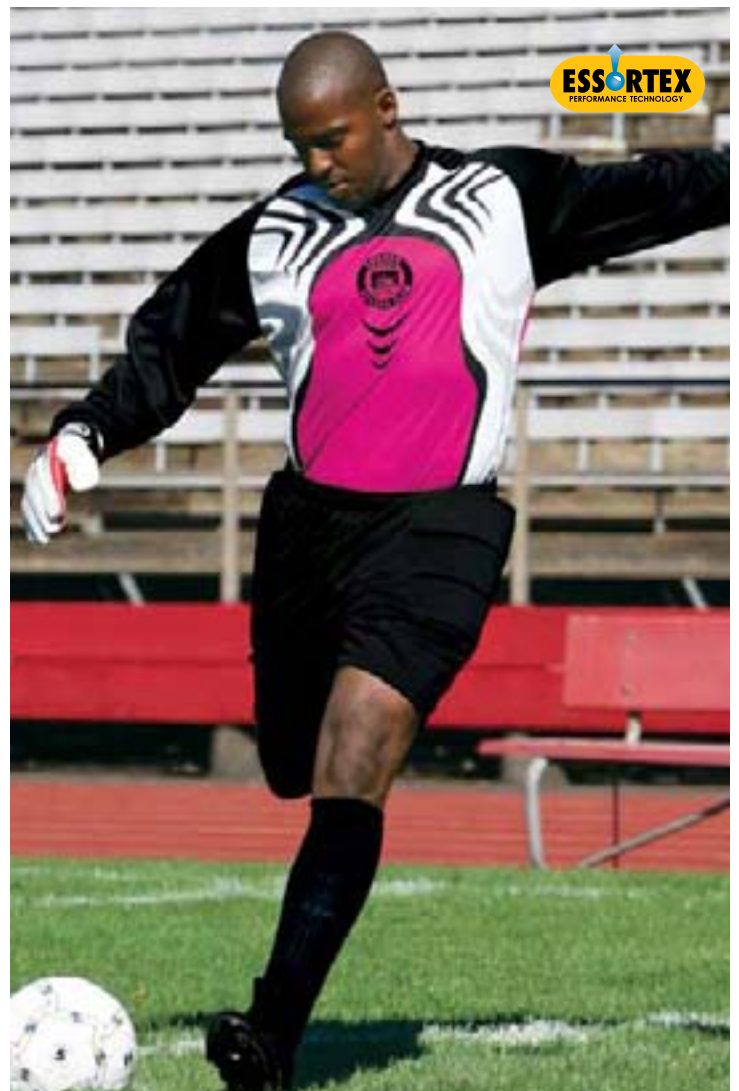

GOLD/WHITE/BLACK

LIME/WHITE/BLACK

RASPBERRY/WHITE/BLACK